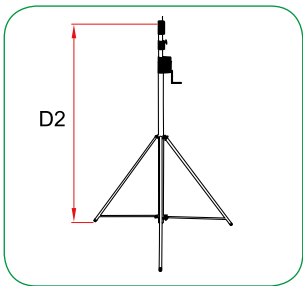

Easylift	
T55510	Chrome
T55511	Black
WLL	30kg
D1	3.80m
D2	1.74m
D3	1.24m
	1.86m
kg	22.00kg

- Accepts 16 & 28 mm spigots
- Unique auto safety lock
- Self braking clutch/winch
- Fold away winch handle

T50503 Castor Kit (Easylift)