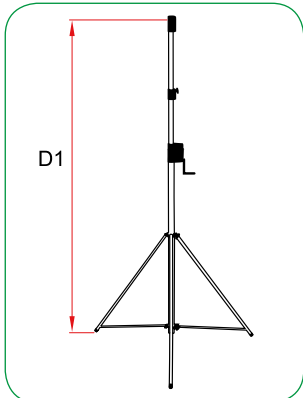

Easylift	
T55510	Chrome
T55511	Black
WLL	30kg
D1	3.80m
D2	1.74m
D3	1.24m
	1.86m
kg	22.00kg

- Accepts 16 & 28 mm spigots
- Unique auto safety lock
- Self braking clutch/winch
- Fold away winch handle

T50503 Castor Kit (Easylift)